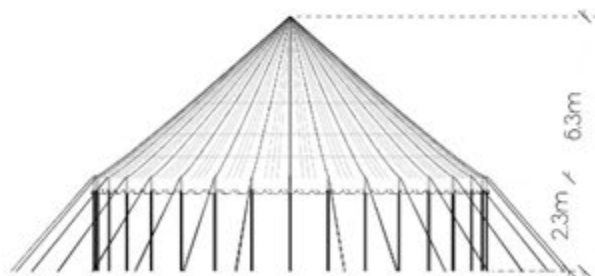

## 10m Blue & Red Striped Little Top

Size: 10m Diameter  
Exterior Colour : Red and blue striped  
Interior Colour: Red and blue striped  
Trim: Blue & red wave  
Material: Canvas  
Fire and Water Proof

Capacity: 150 @ 2 persons to 1m2  
Floor Space: 75.4 m2  
Top Height: 6.3m  
Wall Height: 2.3m  
Structure: 1 King pole  
32 Wall poles

Scale (m)

Big Tops & Marquees - Tent Hire & Manufacture

T: 07765 659421  
E: info@smiddereens.com