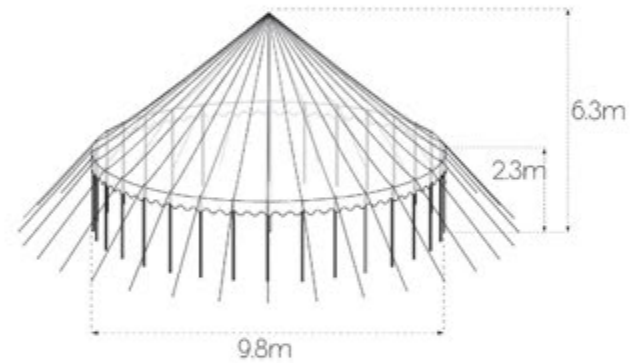

## 10m Blue & Red Striped Little Top

Size: 10m Diameter  
Exterior Colour : Red and blue striped  
Interior Colour: Red and blue striped  
Trim: Blue & red wave  
Material: Canvas  
Fire and Water Proof

Capacity: 150 @ 2 persons to 1m2  
Floor Space: 75.4 m2  
Top Height: 6.3m  
Wall Height: 2.3m  
Structure: 1 King pole  
32 Wall poles

Scale (m)

Big Tops & Marquees - Tent Hire & Manufacture

T: 07765 659421  
E: info@smiddereens.com