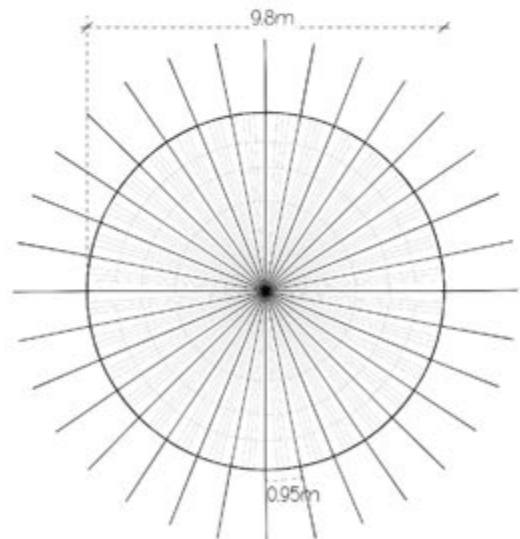

## 10m Blue & Red Striped Little Top

Size: 10m Diameter  
Exterior Colour : Red and blue striped  
Interior Colour: Red and blue striped  
Trim: Blue & red wave  
Material: Canvas  
Fire and Water Proof

Capacity: 150 @ 2 persons to 1m2  
Floor Space: 75.4 m2  
Top Height: 6.3m  
Wall Height: 2.3m  
Structure: 1 King pole  
32 Wall poles

Scale (m)

Big Tops & Marquees - Tent Hire & Manufacture

T: 07765 659421  
E: info@smiddereens.com