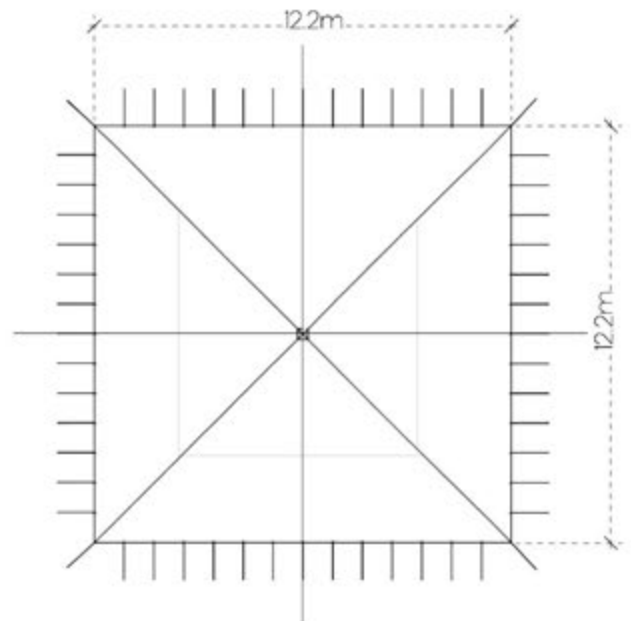

## White Square Marquee

Size: 12.2 X 12.2  
Exterior Colour: White natural canvas  
Interior Colour: White natural canvas  
Trim: White squared  
Material: Canvas  
Fire and Water Proof

Capacity: 2971 @ 2 persons to 1m<sup>2</sup>  
Floor Space: 148.8 m<sup>2</sup>  
Top Height: 8.2m  
Wall Height: 2.3m  
Structure: 1 King pole  
52 Wall poles

Scale (m)