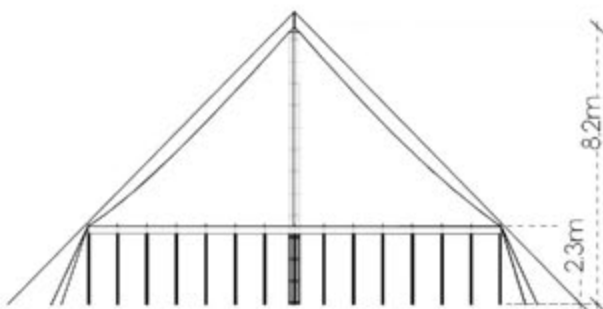

## White Square Marquee

Size: 12.2 X 12.2  
Exterior Colour: White natural canvas  
Interior Colour: White natural canvas  
Trim: White squared  
Material: Canvas  
Fire and Water Proof

Capacity: 2971 @ 2 persons to 1m<sup>2</sup>  
Floor Space: 148.8 m<sup>2</sup>  
Top Height: 8.2m  
Wall Height: 2.3m  
Structure: 1 King pole  
52 Wall poles

Scale (m)