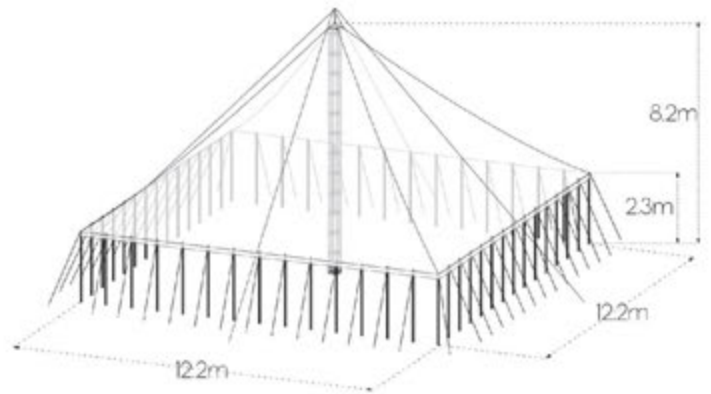

## White Square Marquee

Size: 12.2 X 12.2  
Exterior Colour: White natural canvas  
Interior Colour: White natural canvas  
Trim: White squared  
Material: Canvas  
Fire and Water Proof

Capacity: 2971 @ 2 persons to 1m<sup>2</sup>  
Floor Space: 148.8 m<sup>2</sup>  
Top Height: 8.2m  
Wall Height: 2.3m  
Structure: 1 King pole  
52 Wall poles

Scale (m)