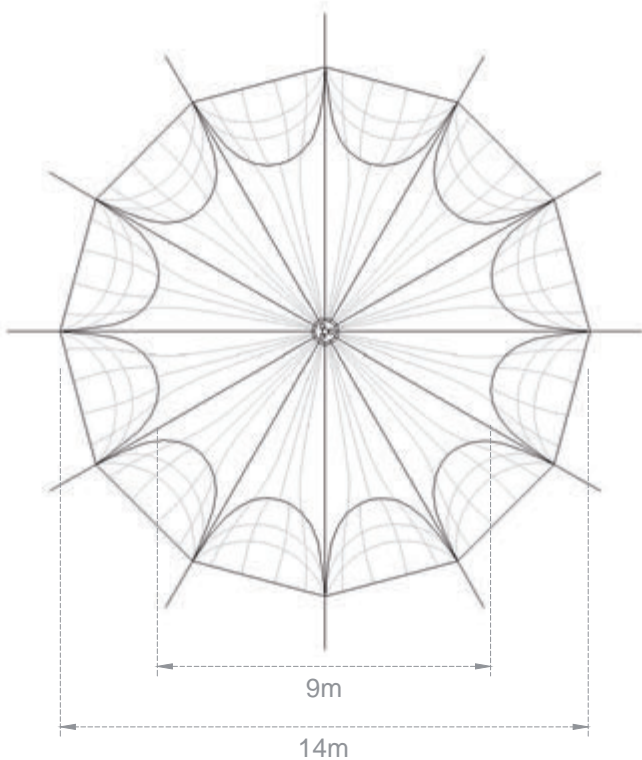

## 14m Carousel Tent

Size: 14m Diameter Circle  
Top Height: 7m  
Floor Space/Area: 154m<sup>2</sup>  
Exterior Colour: Blue & White Striped  
Interior Colour: Blue & White Striped  
Material: Canvas  
Fire and Water Proof

Capacity: 308 @ 2 People/m<sup>2</sup>  
Arch Height: Interior Arch 2.3m  
Exterior Arch 2.7m  
Structure: 1 King Pole  
Tensile Structure with 12 Tensile Extending Arches

Hire Priced From: £2300

Big Tops & Marquees - Tent Hire & Manufacture