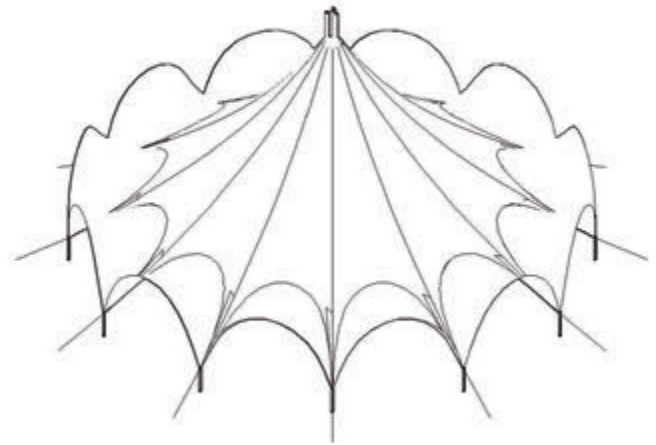

## 14m Carousel Tent

Size: 14m Diameter Circle  
Top Height: 7m  
Floor Space/Area: 154m<sup>2</sup>  
Exterior Colour: Blue & White Striped  
Interior Colour: Blue & White Striped  
Material: Canvas  
Fire and Water Proof

Capacity: 308 @ 2 People/m<sup>2</sup>  
Arch Height: Interior Arch 2.3m  
Exterior Arch 2.7m  
Structure: 1 King Pole  
Tensile Structure with 12 Tensile Extending Arches

Hire Priced From: £2300

Big Tops & Marquees - Tent Hire & Manufacture