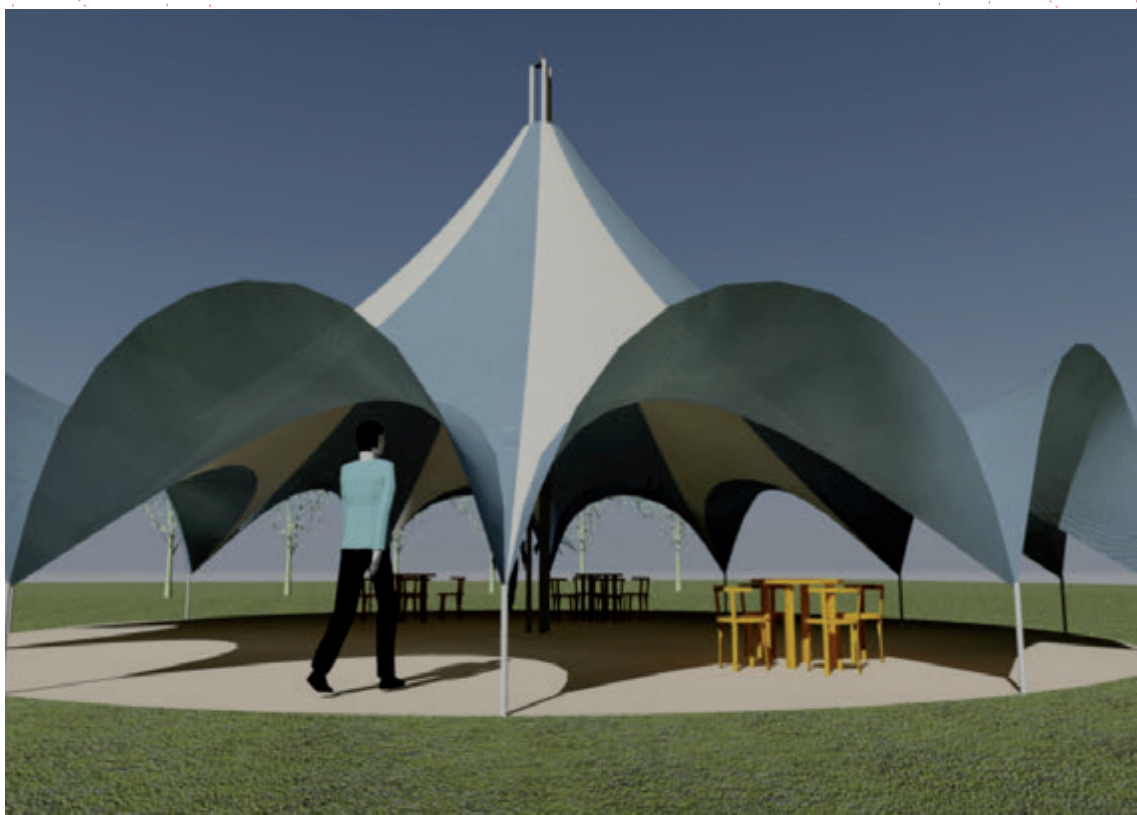

Big Tops & Marquees - Tent Hire & Manufacture

T: 07765 659421
E: info@smiddereens.com

www.smiddereens.com

P: Smiddereens
Maes Llety Cybi, Llangybi, Lampeter
Ceredigion, Wales, SA48 8NN