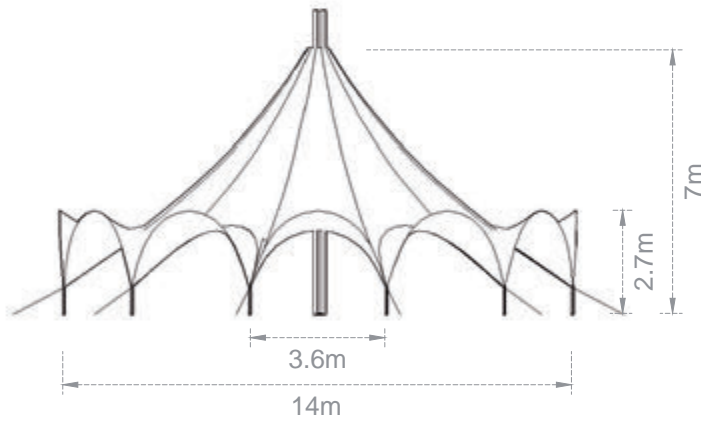

## 14m Carousel Tent

Size: 14m Diameter Circle  
Top Height: 7m  
Floor Space/Area: 154m<sup>2</sup>  
Exterior Colour: Blue & White Striped  
Interior Colour: Blue & White Striped  
Material: Canvas  
Fire and Water Proof

Capacity: 308 @ 2 People/m<sup>2</sup>  
Arch Height: Interior Arch 2.3m  
Exterior Arch 2.7m  
Structure: 1 King Pole  
Tensile Structure with 12 Tensile Extending Arches

Hire Priced From: £2300

Big Tops & Marquees - Tent Hire & Manufacture