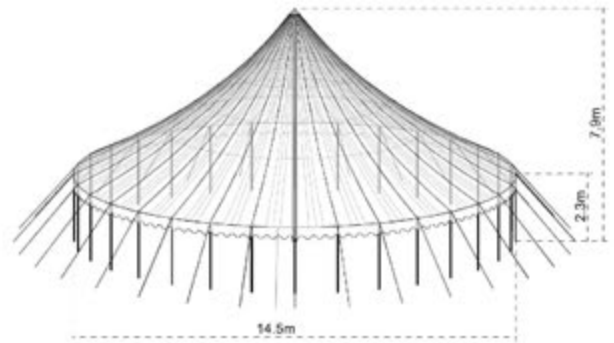

15m Red & White Little Top

Size: 14.5m Diameter
Exterior Colour : Red and white striped
Interior Colour: Red and white striped
Trim: White & red wave
Material: Canvas
Fire and Water Proof

Capacity: 353 @ 2 persons to 1m²
Floor Space: 176.7 m²
Top Height: 7.9m
Wall Height: 2.3m
Structure: 1 King pole
34 Wall poles

Hire price from: £1350

Scale (m)