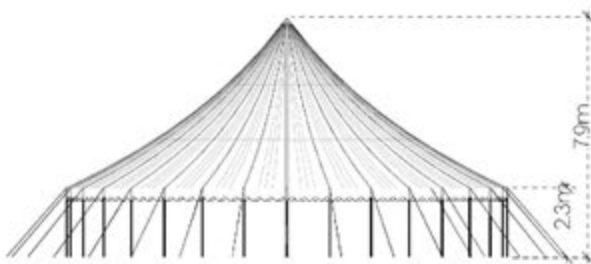

15m Red & White Little Top

Size: 14.5m Diameter
Exterior Colour : Red and white striped
Interior Colour: Red and white striped
Trim: White & red wave
Material: Canvas
Fire and Water Proof

Capacity: 353 @ 2 persons to 1m²
Floor Space: 176.7 m²
Top Height: 7.9m
Wall Height: 2.3m
Structure: 1 King pole
34 Wall poles

Hire price from: £1350

Scale (m)