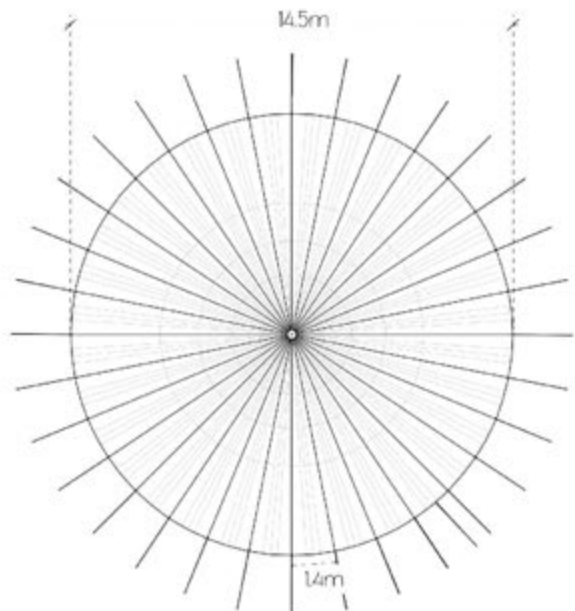

15m Red & White Little Top

Size: 14.5m Diameter
Exterior Colour : Red and white striped
Interior Colour: Red and white striped
Trim: White & red wave
Material: Canvas
Fire and Water Proof

Capacity: 353 @ 2 persons to 1m²
Floor Space: 176.7 m²
Top Height: 7.9m
Wall Height: 2.3m
Structure: 1 King pole
34 Wall poles

Hire price from: £1350

Scale (m)