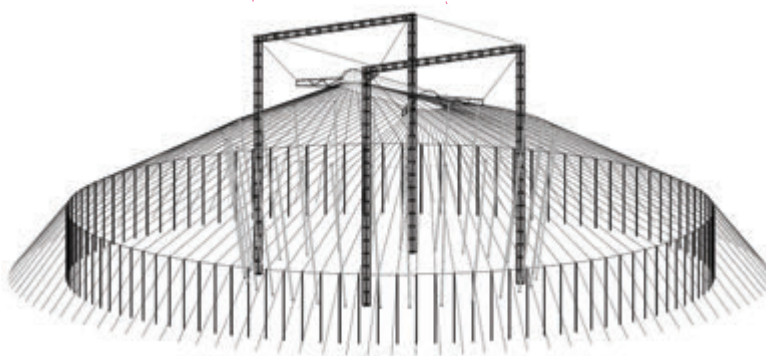

## Scola Teloni - 32m Cupola Big Top

Size:	32m Diameter Round	Capacity:	1608 @ 2 persons to 1m <sup>2</sup>
Exterior Colour:	Blue, Red & White striped	Floor Space:	804 m <sup>2</sup>
Interior Colour:	Blue, Red & White - Blackout	Top Height:	9.5m
Trim:	Blue squared	Wall Height:	3.5m
Material:	PVC	Diameter:	32m
	Fire and Water Proof	Structure:	4 King poles 28 Queen poles 106 wall poles