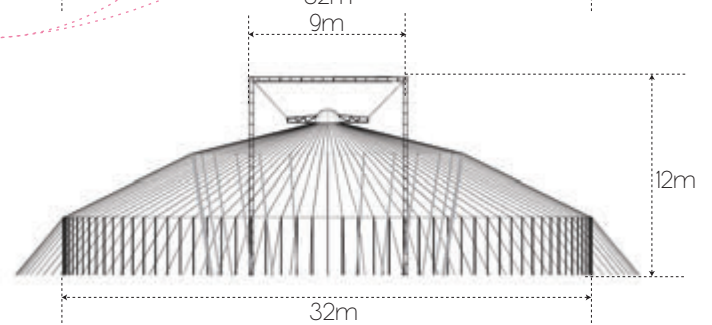

## Scola Teloni - 32m Cupola Big Top

Size:	32m Diameter Round	Capacity:	1608 @ 2 persons to 1m <sup>2</sup>
Exterior Colour:	Blue, Red & White striped	Floor Space:	804 m <sup>2</sup>
Interior Colour:	Blue, Red & White - Blackout	Top Height:	9.5m
Trim:	Blue squared	Wall Height:	3.5m
Material:	PVC	Diameter:	32m
	Fire and Water Proof	Structure:	4 King poles 28 Queen poles 106 wall poles