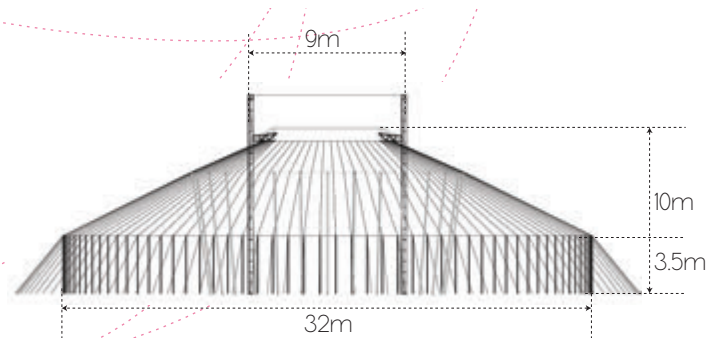

## Scola Teloni - 32m Cupola Big Top

Size:	32m Diameter Round	Capacity:	1608 @ 2 persons to 1m <sup>2</sup>
Exterior Colour:	Blue, Red & White striped	Floor Space:	804 m <sup>2</sup>
Interior Colour:	Blue, Red & White - Blackout	Top Height:	9.5m
Trim:	Blue squared	Wall Height:	3.5m
Material:	PVC	Diameter:	32m
	Fire and Water Proof	Structure:	4 King poles 28 Queen poles 106 wall poles