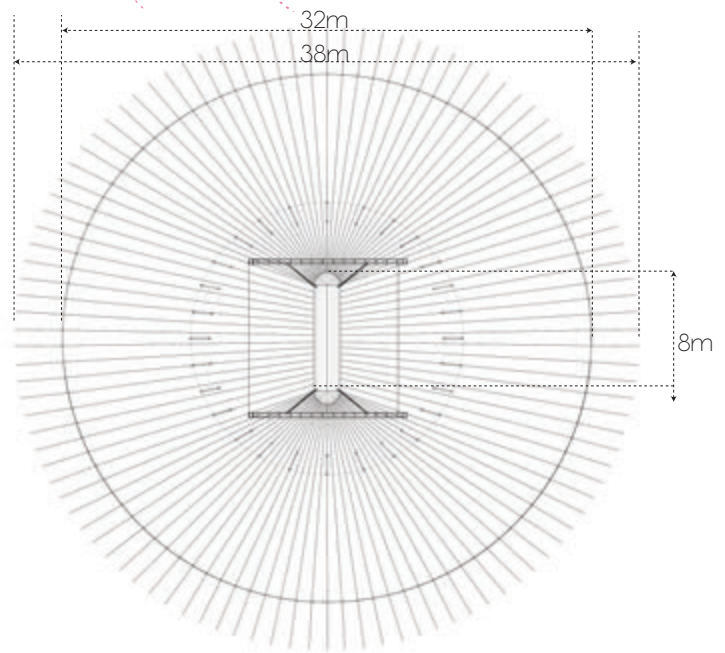

## Scola Teloni - 32m Cupola Big Top

Size:	32m Diameter Round	Capacity:	1608 @ 2 persons to 1m <sup>2</sup>
Exterior Colour:	Blue, Red & White striped	Floor Space:	804 m <sup>2</sup>
Interior Colour:	Blue, Red & White - Blackout	Top Height:	9.5m
Trim:	Blue squared	Wall Height:	3.5m
Material:	PVC	Diameter:	32m
	Fire and Water Proof	Structure:	4 King poles 28 Queen poles 106 wall poles