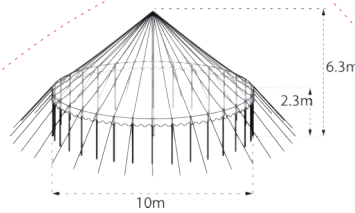

## Blue & Red Striped Baby Top

Size: 7m Diameter  
 Material: Canvas  
 Fire & Water Proof  
 Capacity: 77 @ 2 People/m<sup>2</sup>  
 Floor Space: 38.5m<sup>2</sup>  
 Hire Price From: £400

## Blue & Red Striped Little Top

Size: 10m Diameter  
 Material: Canvas  
 Fire & Water Proof  
 Capacity: 157 @ 2 People/m<sup>2</sup>  
 Floor Space: 78.5m<sup>2</sup>  
 Hire Price From: £600