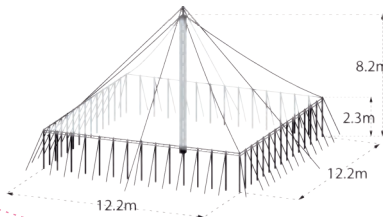

## Red & White Little Top

Size: 14.5m Diameter  
 Material: Canvas  
 Fire & Water Proof  
 Capacity: 353 @ 2 People/m<sup>2</sup>  
 Floor Space: 177m<sup>2</sup>  
 Hire Price From: £1350

## Red & White Twin Pole Big Top

Size: 23m x 14.5m  
 Material: Canvas  
 Fire & Water Proof  
 Capacity: 600 @ 2 People/m<sup>2</sup>  
 Floor Space: 300m<sup>2</sup>  
 Hire Price From: £2000