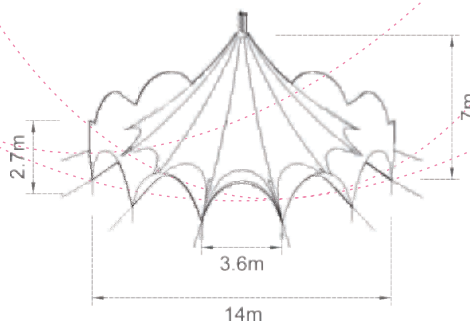

## Blue & White Striped Little Top

Size: 11m Diameter  
 Material: Canvas  
 Fire & Water Proof  
 Capacity: 190 @ 2 People/m<sup>2</sup>  
 Floor Space: 95m<sup>2</sup>  
 Hire Price From: £800

## Blue & White Twin Pole Little Top

Size: 11m x 19.5m  
 Material: Canvas  
 Fire & Water Proof  
 Capacity: 376 @ 2 People/m<sup>2</sup>  
 Floor Space: 188m<sup>2</sup>  
 Hire Price From: £1300

## Blue & White Triple Pole Little Top

Size: 11m x 28m  
 Material: Canvas  
 Fire & Water Proof  
 Capacity: 564 @ 2 People/m<sup>2</sup>  
 Floor Space: 282m<sup>2</sup>  
 Hire Price From: £1800

## Maroon & White Twin Pole Little Top

Size: 11m x 19.5m  
 Material: Canvas  
 Fire & Water Proof  
 Capacity: 376 @ 2 People/m<sup>2</sup>  
 Floor Space: 188m<sup>2</sup>  
 Hire Price From: £1300