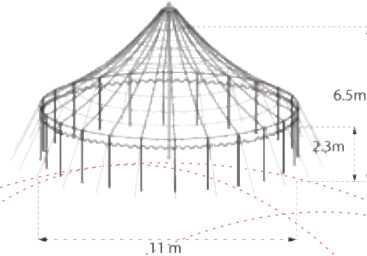

Tent Specifications 2015

Blue & White Striped Little Top

Size: 11m Diameter
Material: Canvas
Fire & Water Proof
Capacity: 190 @ 2 People/m²
Floor Space: 95m²
Hire Price From: £800