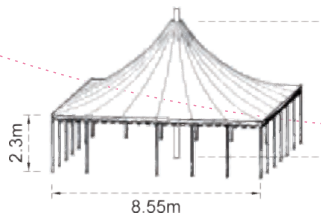

## Blue & Red Striped Baby Top

Size: 7m Diameter  
 Material: Canvas  
 Fire & Water Proof  
 Capacity: 77 @ 2 People/m<sup>2</sup>  
 Floor Space: 38.5m<sup>2</sup>  
 Hire Price From: £400

## Blue & Red Striped Little Top

Size: 10m Diameter  
 Material: Canvas  
 Fire & Water Proof  
 Capacity: 157 @ 2 People/m<sup>2</sup>  
 Floor Space: 78.5m<sup>2</sup>  
 Hire Price From: £600

## Blue Little Top

Size: 10m Diameter  
 Material: Canvas  
 Fire & Water Proof  
 Capacity: 157 @ 2 People/m<sup>2</sup>  
 Floor Space: 78.5m<sup>2</sup>  
 Hire Price From: £600

## Chocolate Orange Single Pole

Size: 8.55m x 8.55m  
 Material: Canvas  
 Fire & Water Proof  
 Capacity: 146 @ 2 People/m<sup>2</sup>  
 Floor Space: 73m<sup>2</sup>  
 Hire Price From: £600