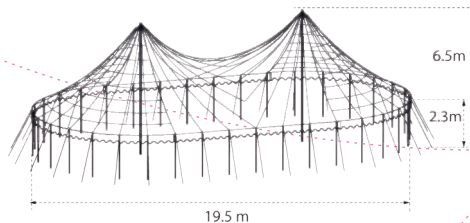

Maroon & White Twin Pole Little Top

Size: 11m x 19.5m
Material: Canvas
Fire & Water Proof
Capacity: 376 @ 2 People/m²
Floor Space: 188m²
Hire Price From: £1300