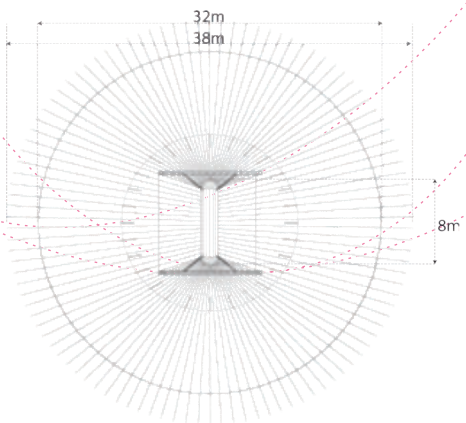

Big Tops & Marquees - Tent Hire & Manufacture

T: 07765 659421
E: info@smiddereens.com

www.smiddereens.com

P: Smiddereens
Llety Cybi, Llangybi, Lampeter
Ceredigion, Wales, SA48 8NN