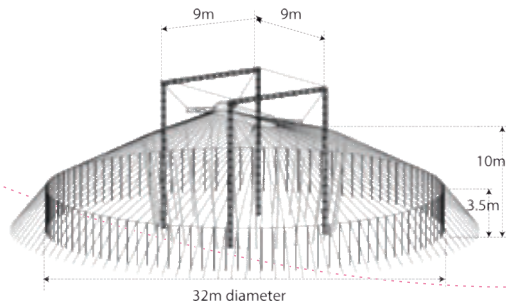

Scola Teloni Big Top

Size: 32m Diameter
Material: PVC
Fire & Water Proof
Blackout
Capacity: 1608 @ 2 People/m²
Floor Space: 804m²
Height: 10m
Wall Height: 3.5m
Hire Price From: POA