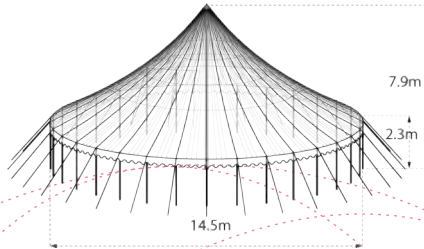

Tent Specifications 2015

Red & White Little Top

Size: 14.5m Diameter
Material: Canvas
Fire & Water Proof
Capacity: 353 @ 2 People/m²
Floor Space: 177m²
Hire Price From: £1350