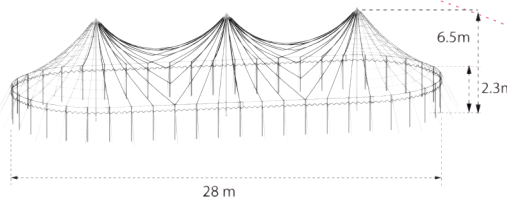

Blue & White Triple Pole Little Top

Size: 11m x 28m
Material: Canvas
Fire & Water Proof
Capacity: 564 @ 2 People/m²
Floor Space: 282m²
Hire Price From: £1800