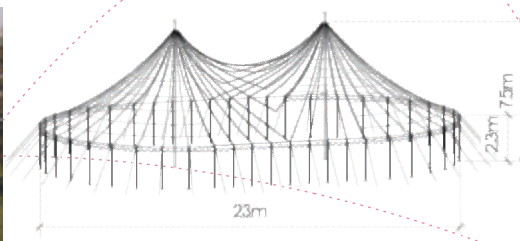

Red & White Twin Pole Big Top

Size: 23m x 14.5m
Material: Canvas
Fire & Water Proof
Capacity: 600 @ 2 People/m²
Floor Space: 300m²
Hire Price From: £2000