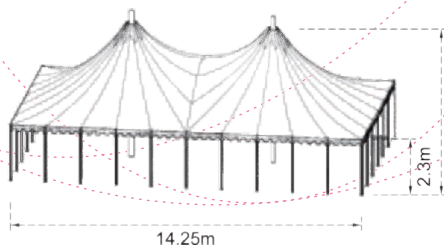

## Blue & Red Striped Baby Top

Size: 7m Diameter  
 Material: Canvas  
 Fire & Water Proof  
 Capacity: 77 @ 2 People/m<sup>2</sup>  
 Floor Space: 38.5m<sup>2</sup>  
 Hire Price From: £400

## Blue & Red Striped Little Top

Size: 10m Diameter  
 Material: Canvas  
 Fire & Water Proof  
 Capacity: 157 @ 2 People/m<sup>2</sup>  
 Floor Space: 78.5m<sup>2</sup>  
 Hire Price From: £600

## Blue Little Top

Size: 10m Diameter  
 Material: Canvas  
 Fire & Water Proof  
 Capacity: 157 @ 2 People/m<sup>2</sup>  
 Floor Space: 78.5m<sup>2</sup>  
 Hire Price From: £600

## Chocolate Orange Single Pole

Size: 8.55m x 8.55m  
 Material: Canvas  
 Fire & Water Proof  
 Capacity: 146 @ 2 People/m<sup>2</sup>  
 Floor Space: 73m<sup>2</sup>  
 Hire Price From: £600