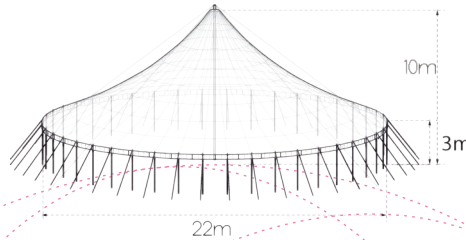

Tent Specifications 2015

Blue & Yellow Big Top

Size: 22m Diameter
Material: PVC
Fire & Water Proof
Blackout
Capacity: 760 @ 2 People/m²
Floor Space: 380m²
Height: 10m
Wall Height: 3m
Hire Price From: POA