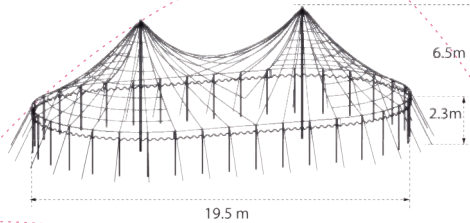

Blue & White Twin Pole Little Top

Size: 11m x 19.5m
Material: Canvas
Fire & Water Proof
Capacity: 376 @ 2 People/m²
Floor Space: 188m²
Hire Price From: £1300