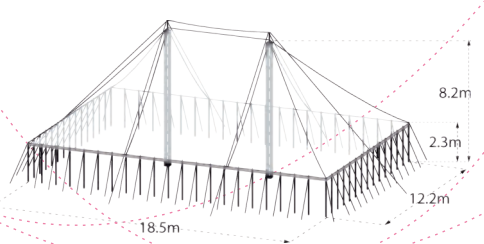

White Twin Pole Marquee

Size: 12.2m x 18.5m
Material: Canvas
Fire & Water Proof
Capacity: 451 @ 2 People/m²
Floor Space: 226m²
Hire Price From: £1500

Big Tops & Marquees - Tent Hire & Manufacture

T: 07765 659421
E: info@smiddereens.com

www.smiddereens.com

P: Smiddereens
Llety Cybi, Llangybi, Lampeter
Ceredigion, Wales, SA48 8NN