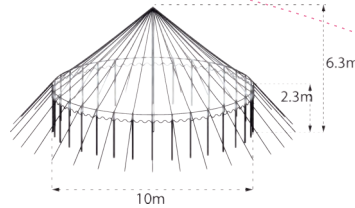

## Blue & Red Striped Baby Top

Size: 7m Diameter  
 Material: Canvas  
 Fire & Water Proof  
 Capacity: 77 @ 2 People/m<sup>2</sup>  
 Floor Space: 38.5m<sup>2</sup>  
 Hire Price From: £400

## Blue & Red Striped Little Top

Size: 10m Diameter  
 Material: Canvas  
 Fire & Water Proof  
 Capacity: 157 @ 2 People/m<sup>2</sup>  
 Floor Space: 78.5m<sup>2</sup>  
 Hire Price From: £600