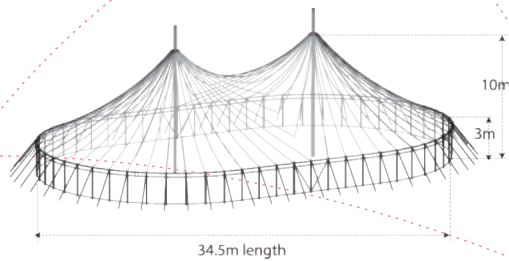

## White Twin Pole Marquee

Size: 12.2m x 18.5m  
 Material: Canvas  
 Fire & Water Proof  
 Capacity: 451 @ 2 People/m<sup>2</sup>  
 Floor Space: 226m<sup>2</sup>  
 Hire Price From: £1500

Big Tops & Marquees - Tent Hire & Manufacture

## Blue & Yellow Big Top

Size: 22m Diameter  
 Material: PVC  
 Fire & Water Proof  
 Blackout  
 Capacity: 760 @ 2 People/m<sup>2</sup>  
 Floor Space: 380m<sup>2</sup>  
 Height: 10m  
 Wall Height: 3m  
 Hire Price From: POA