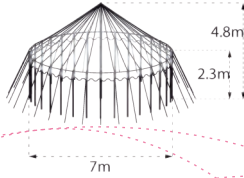

## Blue & Red Striped Baby Top

Size: 7m Diameter  
 Material: Canvas  
 Fire & Water Proof  
 Capacity: 77 @ 2 People/m<sup>2</sup>  
 Floor Space: 38.5m<sup>2</sup>  
 Hire Price From: £400

## Blue & Red Striped Little Top

Size: 10m Diameter  
 Material: Canvas  
 Fire & Water Proof  
 Capacity: 157 @ 2 People/m<sup>2</sup>  
 Floor Space: 78.5m<sup>2</sup>  
 Hire Price From: £600

## Blue Little Top

Size: 10m Diameter  
 Material: Canvas  
 Fire & Water Proof  
 Capacity: 157 @ 2 People/m<sup>2</sup>  
 Floor Space: 78.5m<sup>2</sup>  
 Hire Price From: £600