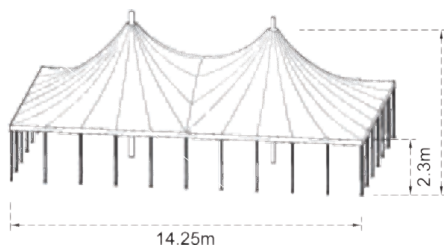

## Blue & Red Striped Little Top

Size: 10m Diameter  
 Material: Canvas  
 Fire & Water Proof  
 Capacity: 157 @ 2 People/m<sup>2</sup>  
 Floor Space: 78.5m<sup>2</sup>  
 Hire Price From: £600

## Blue Little Top

Size: 10m Diameter  
 Material: Canvas  
 Fire & Water Proof  
 Capacity: 157 @ 2 People/m<sup>2</sup>  
 Floor Space: 78.5m<sup>2</sup>  
 Hire Price From: £600

## Chocolate Orange Single Pole

Size: 8.55m x 8.55m  
 Material: Canvas  
 Fire & Water Proof  
 Capacity: 146 @ 2 People/m<sup>2</sup>  
 Floor Space: 73m<sup>2</sup>  
 Hire Price From: £600

## Chocolate Orange Twin Pole

Size: 14.25m x 8.55m  
 Material: Canvas  
 Fire & Water Proof  
 Capacity: 244 @ 2 People/m<sup>2</sup>  
 Floor Space: 122m<sup>2</sup>  
 Hire Price From: £1000